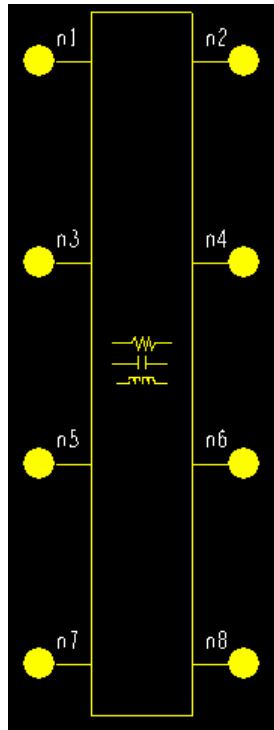

# Common mode filter (4-port)

Fig. 1: SigXplorer display

Fig. 2: Overview of internal wiring of 4-port common mode filter

Caution: Information on the internal wiring of 4-port common mode filters will not be available on the SigXplorer display (See Fig. 1)! See Fig. 2 for corresponding internal wiring information.

# Common mode filter array (8-port)

Fig. 3: SigXplorer display

Fig. 4: Overview of internal wiring of common mode filter array (8-port)

Caution: Information on the internal wiring of common mode filter arrays (8-port) will not be available on the SigXplorer display (See Fig. 3)! See Fig. 4 for corresponding internal wiring information.