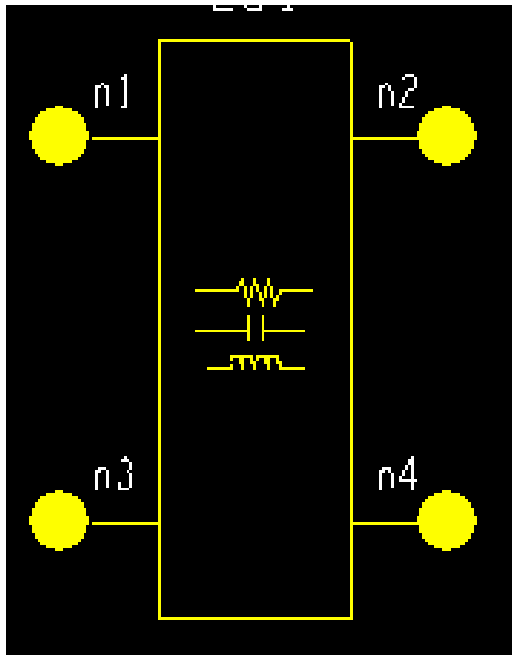

# Common mode filter (4-port)

Fig. 1: SigXplorer display

Fig. 2: Overview of internal wiring of 4-port common mode filter

Caution: Information on the internal wiring of 4-port common mode filters will not be available on the SigXplorer display (See Fig. 1)! See Fig. 2 for corresponding internal wiring information.

# Common mode filter array (8-port)

Fig. 3: SigXplorer display

Fig. 4: Overview of internal wiring of common mode filter array (8-port)

Caution: Information on the internal wiring of common mode filter arrays (8-port) will not be available on the SigXplorer display (See Fig. 3)! See Fig. 4 for corresponding internal wiring information.